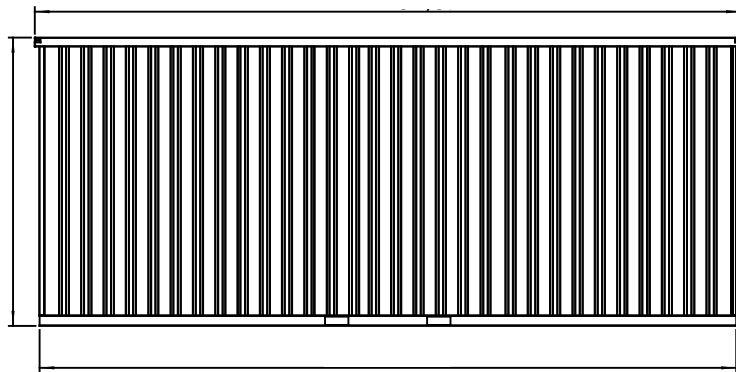

228.43"

7x20 Unit Double Door

Empty Weight 1774 lbs.
Floor Pressure 175 lbs per sqft.
Roof Pressure 135 lbs per sqft.
Can be stacked 3 units high.

Double Door

Opening is 68.9" in width x
74.80" in height.
Ceiling height 76.77".

231.57"

84.33"

82.20"

228.43"

81.18"

Fork Points 33.46"