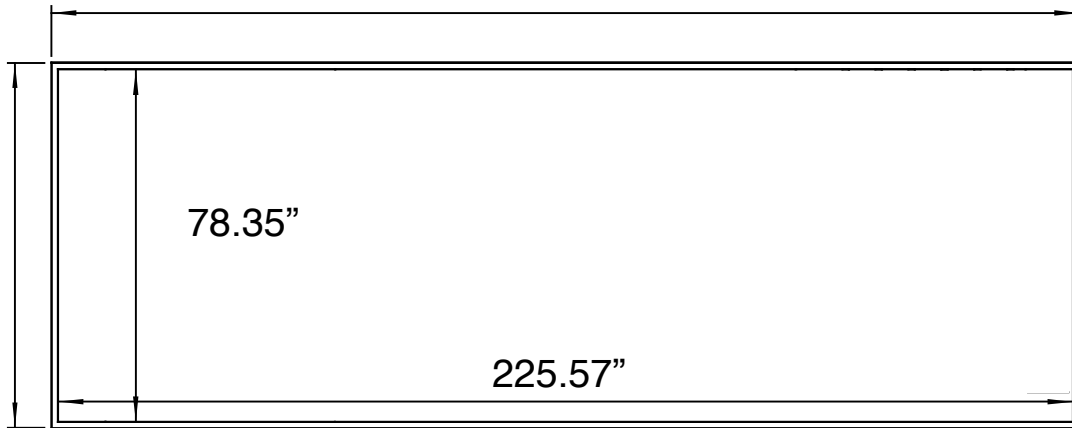

228.43"

7x20 Unit Double Door

Empty Weight 1774 lbs.
Floor Pressure 175 lbs per sqft.
Roof Pressure 135 lbs per sqft.
Can be stacked 3 units high.

Double Door

Opening is 68.9" in width x
74.80" in height.
Ceiling height 76.77".

231.57"

84.33"

82.20"

228.43"

81.18"

Fork Points 33.46"